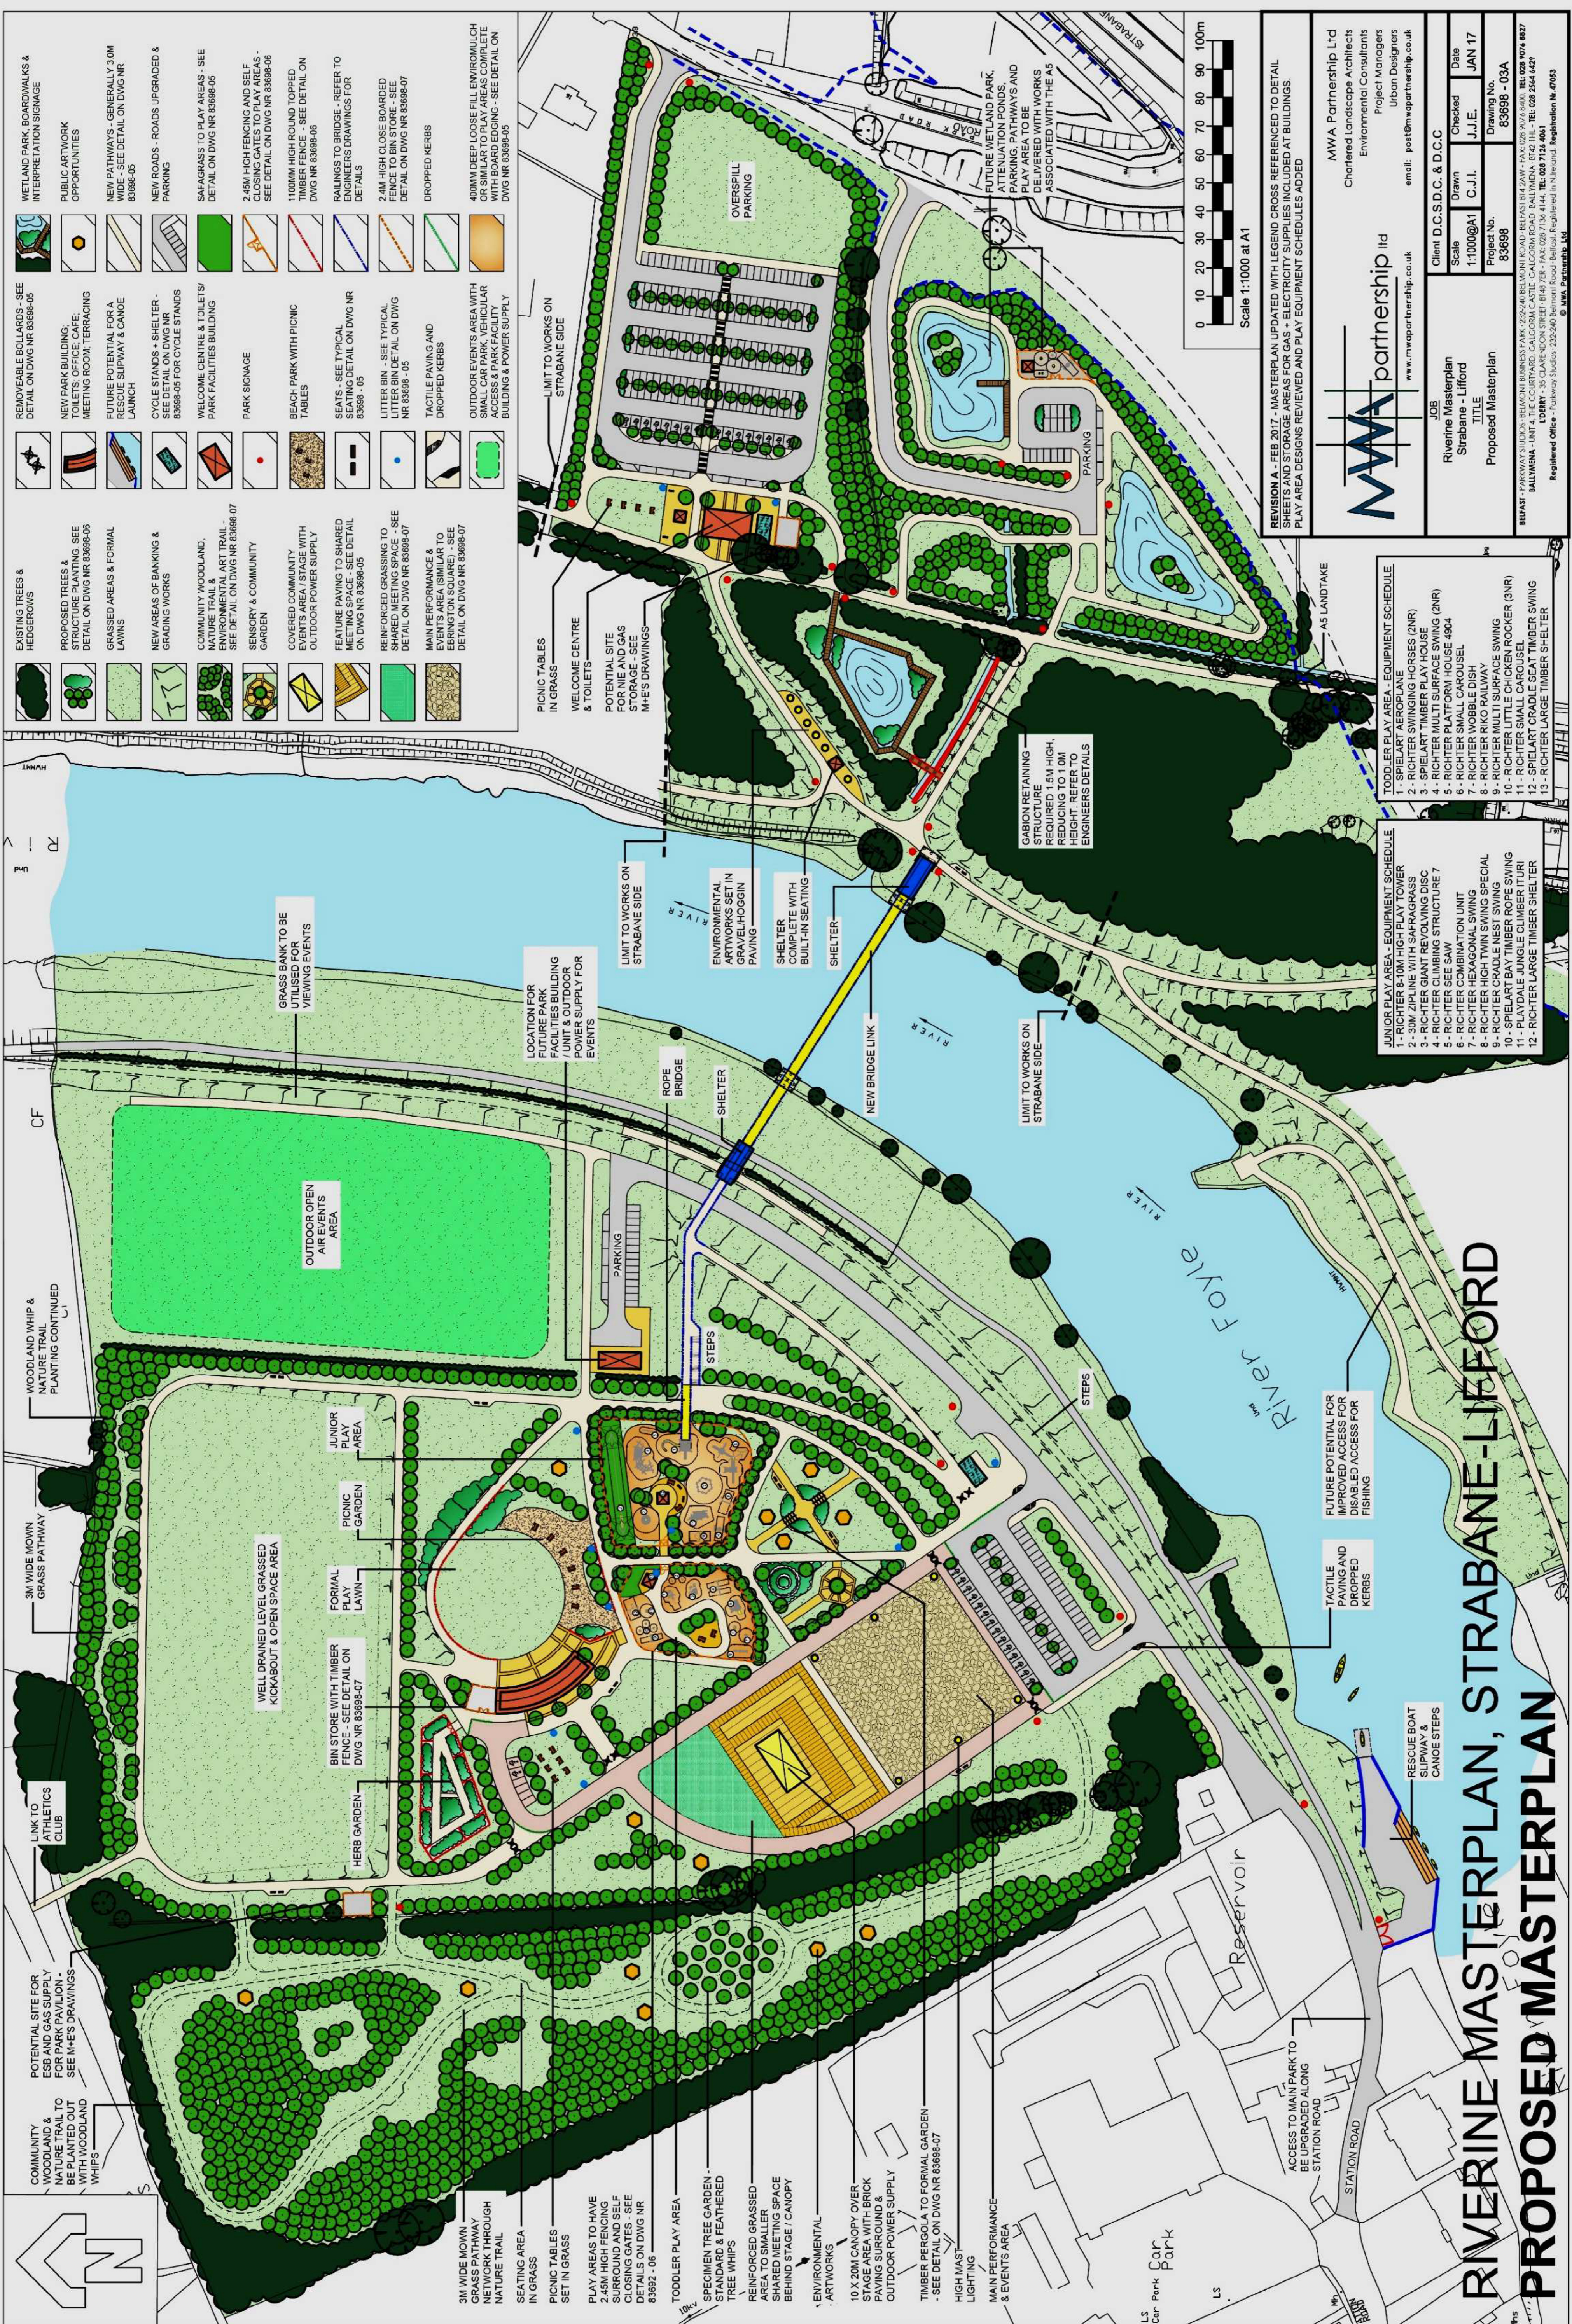

www.mclni.com

Appendix 5-1

MWA Concept Design Proposal

	EXISTING TREES & HEDGEROWS		REMOVABLE BOLLARDS - SEE DETAIL ON DWG NR 83698-05		WETLAND PARK BOARDWALKS & INTERPRETATION SIGNAGE
	PROPOSED TREES & STRUCTURE PLANTING - SEE DETAIL ON DWG NR 83698-06		NEW PARK BUILDING, MEETING ROOM, TERRACING		PUBLIC ARTWORK OPPORTUNITIES
	GRASSED AREAS & FORMAL LAWNS		FUTURE POTENTIAL FOR A SLIPWAY & CANOE LAUNCH		NEW PATHWAYS - GENERALLY 3.0M WIDE - SEE DETAIL ON DWG NR 83698-05
	NEW AREAS OF BANKING & GRADING WORKS		CYCLE STANDS + SHELTER - SEE DETAIL ON DWG NR 83698-05 FOR CYCLE STANDS		NEW ROADS - ROADS UPGRADED & PARKING
	COMMUNITY WOODLAND, NATURE TRAIL & ENVIRONMENTAL ART TRAIL - SEE DETAIL ON DWG NR 83698-07		WELCOME CENTRE & TOILETS/ PARK FACILITIES BUILDINGS		SEA GRASS TO PLAY AREAS - SEE DETAIL ON DWG NR 83698-05
	SENSORY & COMMUNITY GARDEN		PARK SIGNAGE		2.45M HIGH FENCING AND SELF CLOSING GATES TO PLAY AREAS - SEE DETAIL ON DWG NR 83698-06
	COVERED COMMUNITY EVENTS AREA / STAGE WITH OUTDOOR POWER SUPPLY		BEACH PARK WITH PICNIC TABLES		1100MM HIGH ROUND TOPPED TIMBER FENCE - SEE DETAIL ON DWG NR 83698-06
	FEATURE PAVING TO SHARED MEETING SPACE - SEE DETAIL ON DWG NR 83698-05		SEATS - SEE TYPICAL SEATING DETAIL ON DWG NR 83698-05		RAILINGS TO BRIDGE - REFER TO ENGINEERS DRAWINGS FOR DETAILS
	REINFORCED GRASSING TO SHARED MEETING SPACE - SEE DETAIL ON DWG NR 83698-07		LITTER BIN - SEE TYPICAL LITTER BIN DETAIL ON DWG NR 83698-05		400MM DEEP LOOSE FILL ENVIRONMENTAL OR SIMILAR TO PLAY AREAS COMPLETE WITH BOARD EDGING - SEE DETAIL ON DWG NR 83698-05
	MAIN PERFORMANCE & EVENTS AREA (SIMILAR TO DETAIL ON DWG NR 83698-07)		TACTILE PAVING AND DROPPED KERBS		